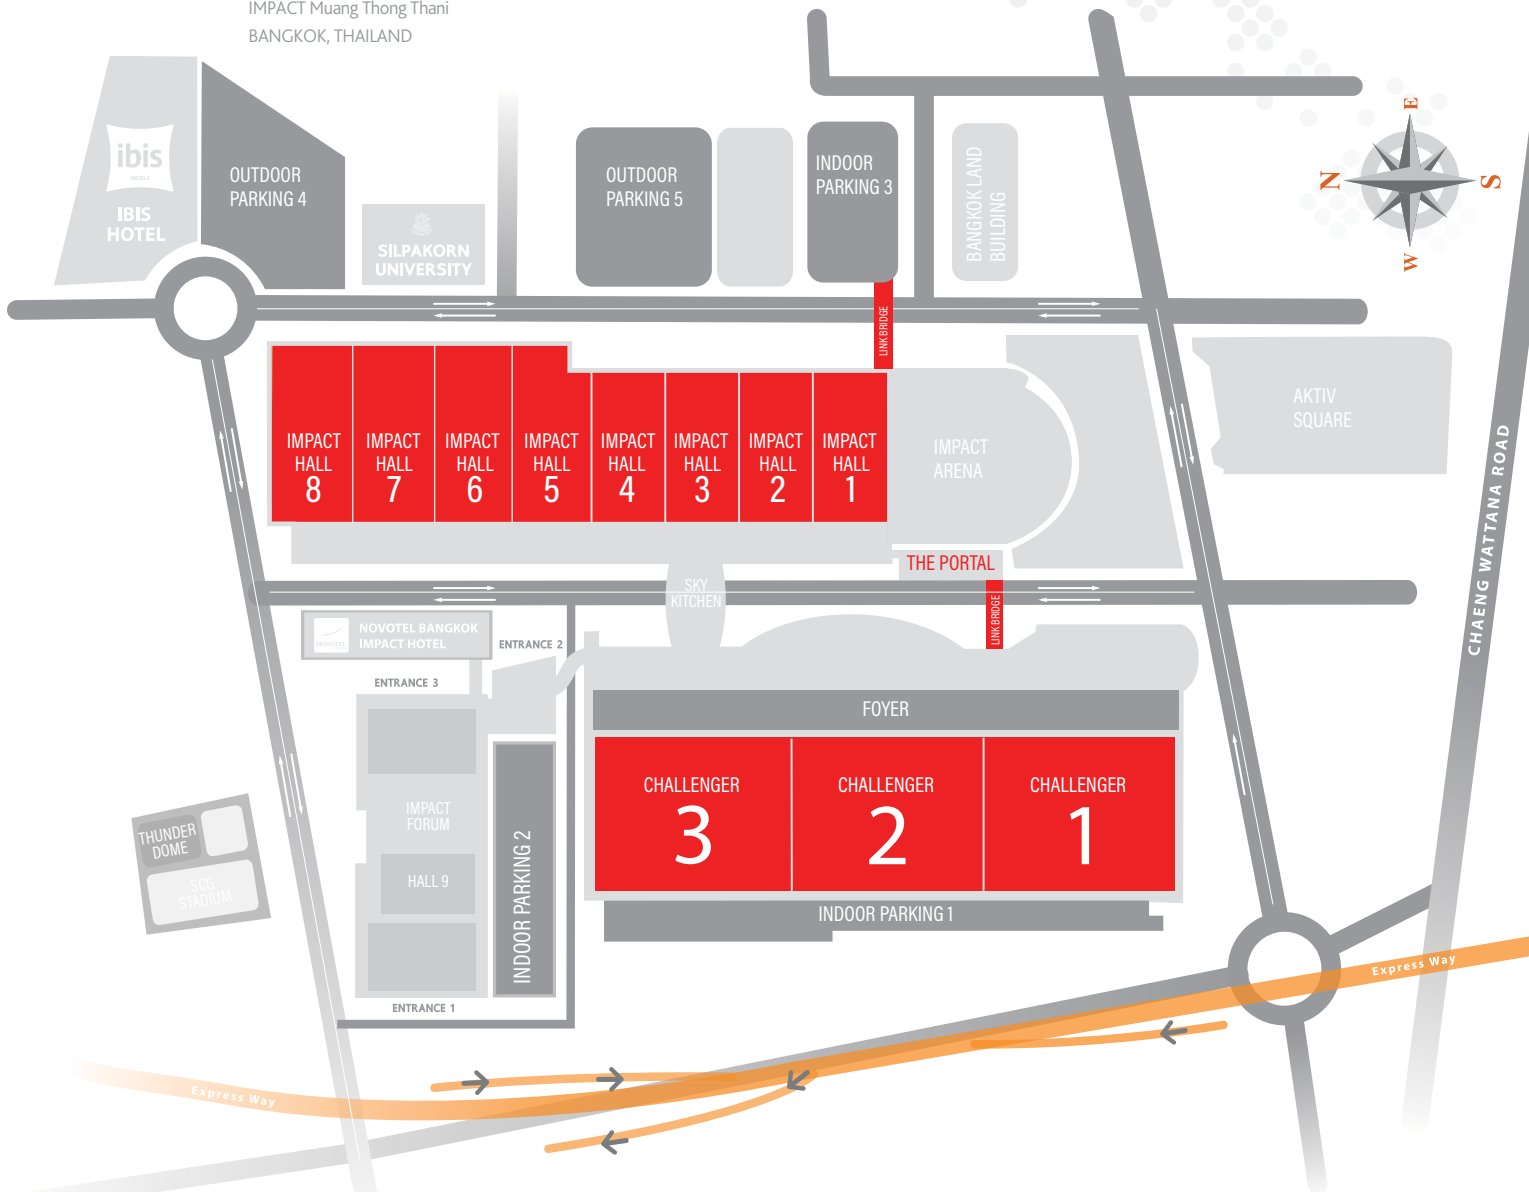

# TASTE THE WORLD SAVOR ASIA

28 MAY – 01 JUNE 2019

IMPACT Muang Thong Thani  
BANGKOK, THAILAND

## THAIFEX TRADE SHOWS

	- Delicatessen, gourmet, and basic food and drinks - International pavilions - Thai importers and exporters	IMPACT HALL 1-8
		IMPACT HALL 8
  		CHALLENGER 1
  		CHALLENGER 2
   		CHALLENGER 3

## SPECIAL SHOWS

THAIFEX HALAL MARKET	IMPACT HALL 1
THAIFEX ORGANIC MARKET	IMPACT HALL 1
THAIFEX FREE-FROM MARKET	IMPACT HALL 1
THAIFEX <i>taste</i> INNOVATION SHOW	IMPACT HALL 1