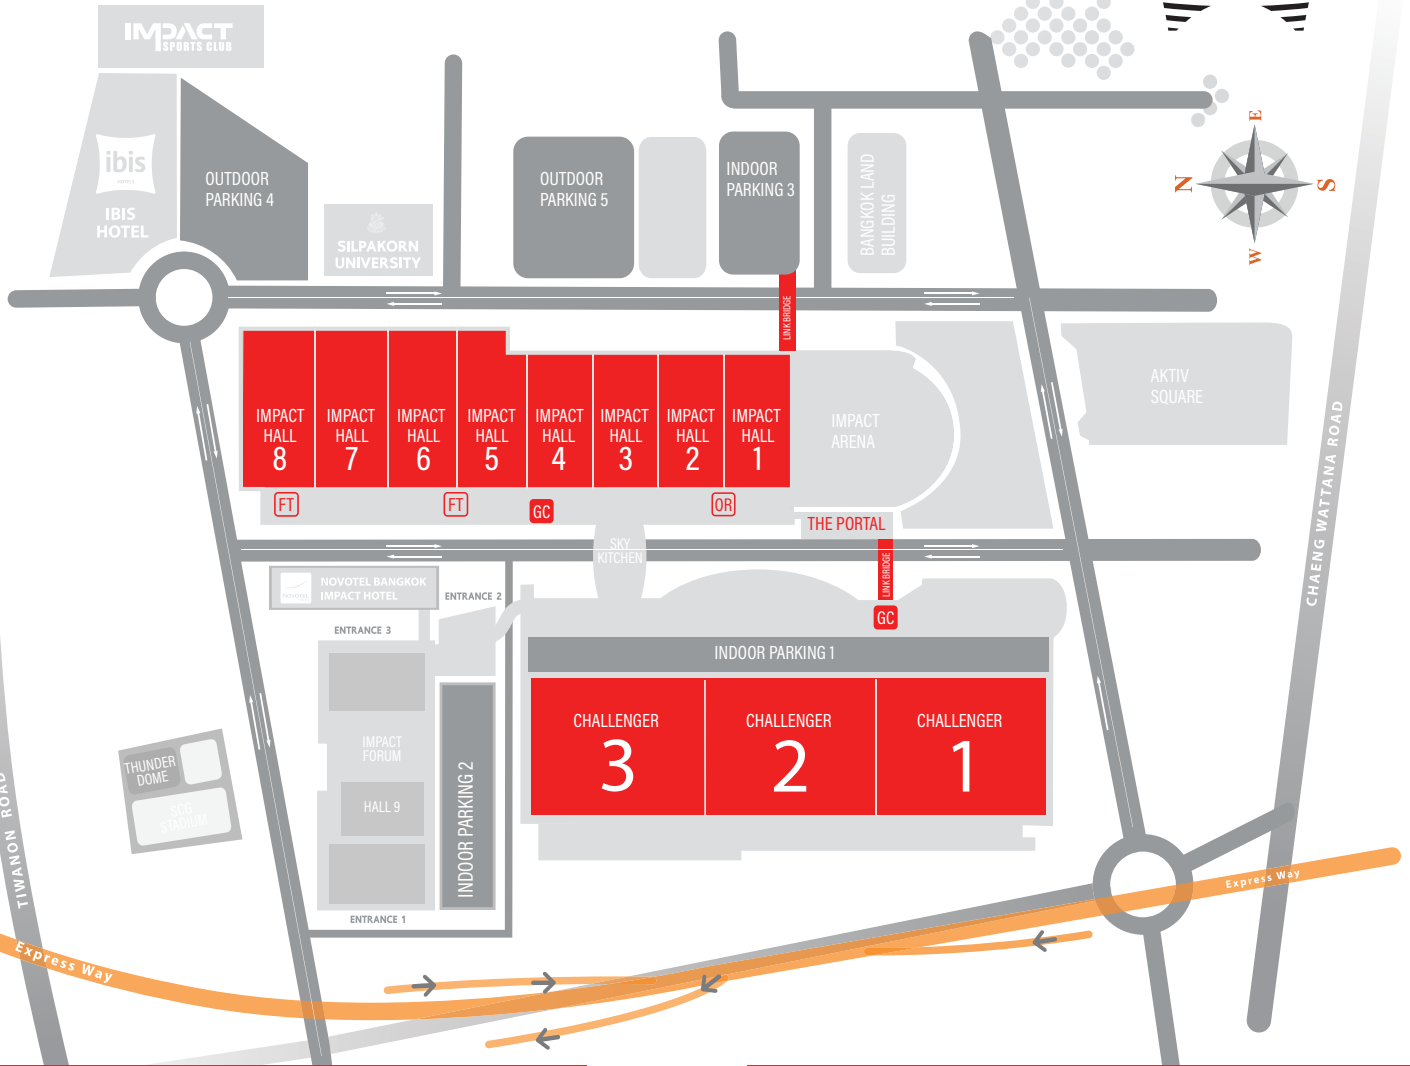

TASTE THE WORLD SAVOR ASIA

29 MAY – 02 JUNE 2018

IMPACT EXHIBITION AND CONVENTION CENTER
BANGKOK, THAILAND

THAIFEX TRADE SHOWS

	- Delicatessen, gourmet, and basic food and drinks - International pavilions - Thai importers and exporters	IMPACT HALL 1-8		
		IMPACT HALL 8		
			CHALLENGER 1	
			CHALLENGER 2	
				CHALLENGER 3

LEGEND

	FAST TRACK for Pre-registered Visitors at IMPACT Hall 5, 6 & 8
	ONSITE REGISTRATION Visitor Registration at IMPACT Hall 1 & 2
	GUEST CLUB IMPACT Amber 2 / 3 and Challenger 1 Foyer

SPECIAL SHOWS

THAIFEX HALAL MARKET	IMPACT HALL 1
THAIFEX ORGANIC MARKET	IMPACT HALL 1
THAIFEX FRANCHISE MARKET	IMPACT HALL 1
THAIFEX <i>taste</i> INNOVATION SHOW	IMPACT HALL 1