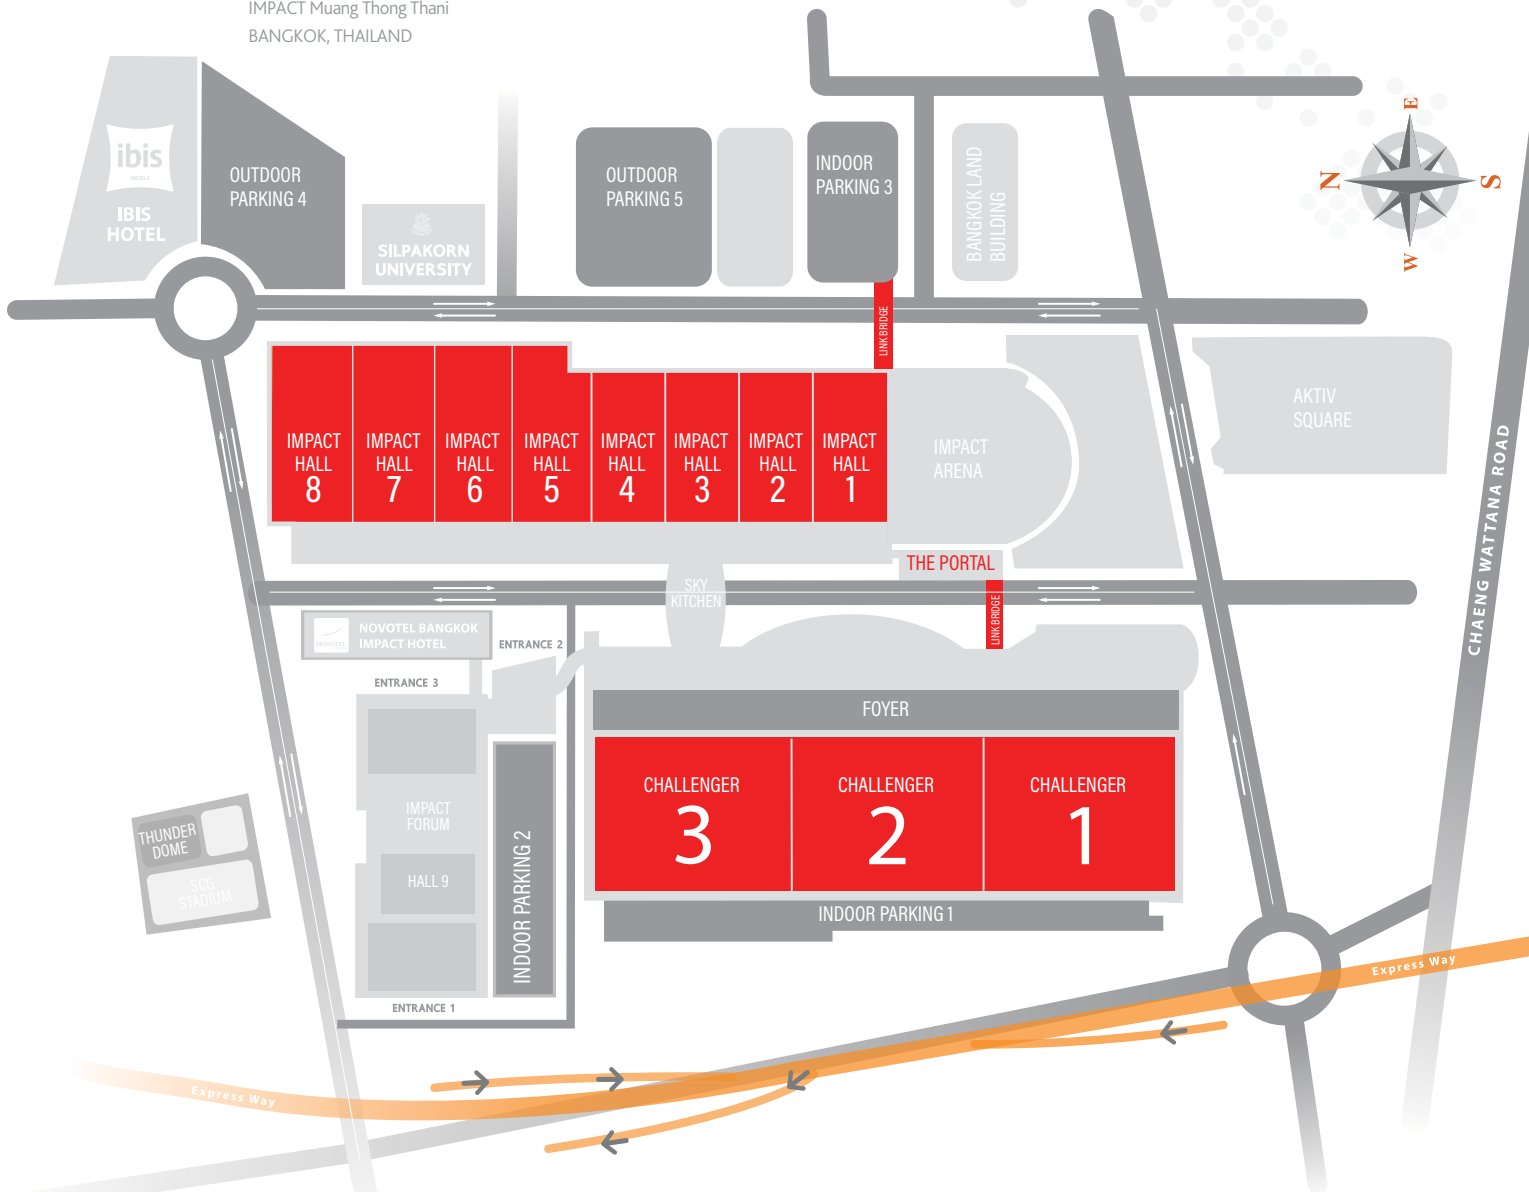

www.thaifexworldoffoodasia.com

TASTE THE WORLD SAVOR ASIA

28 MAY – 01 JUNE 2019

IMPACT Muang Thong Thani
BANGKOK, THAILAND

THAIFEX TRADE SHOWS

	- Delicatessen, gourmet, and basic food and drinks - International pavilions - Thai importers and exporters	IMPACT HALL 1-8
		IMPACT HALL 8
		CHALLENGER 1
		CHALLENGER 2
		CHALLENGER 3

SPECIAL SHOWS

THAIFEX HALAL MARKET	IMPACT HALL 1
THAIFEX ORGANIC MARKET	IMPACT HALL 1
THAIFEX <i>taste</i> INNOVATION SHOW	IMPACT HALL 1