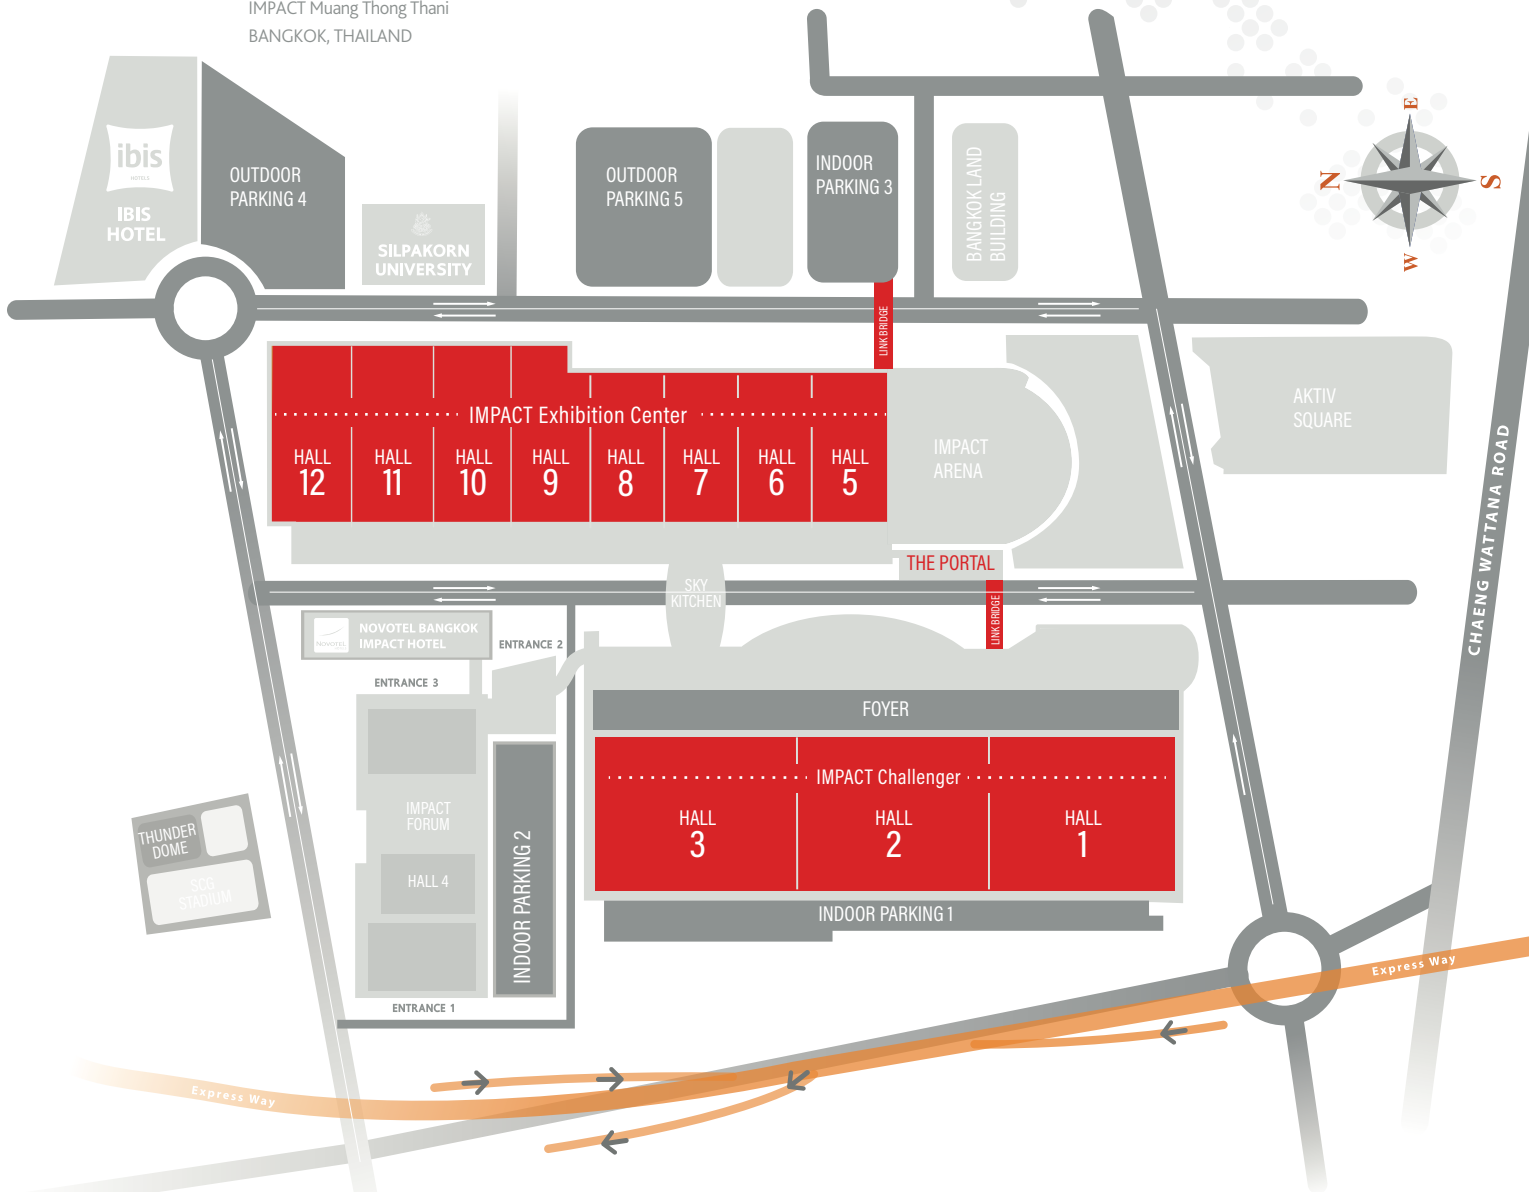

www.thaifexworldoffoodasia.com

11 TRADE SHOWS UNDER 1 ROOF

28 MAY – 01 JUNE 2019

IMPACT Muang Thong Thani
BANGKOK, THAILAND

THAIFEX TRADE SHOWS

- Delicatessen, gourmet, and basic food and drinks
- International pavilions
- Thai importers and exporters

IMPACT EXHIBITION CENTER
HALL 5-12

COFFEE & TEA FOOD SERVICE FOOD TECHNOLOGY

IMPACT CHALLENGER
HALL 1

DRINKS SWEETS & CONFECTIONERY MEAT

IMPACT CHALLENGER
HALL 2

FROZEN FOOD FRUITS & VEGETABLES RICE SEAFOOD

IMPACT CHALLENGER
HALL 3

SPECIAL SHOWS

THAIFEX
HALAL MARKET

IMPACT EXHIBITION CENTER
HALL 5

THAIFEX
ORGANIC MARKET

IMPACT EXHIBITION CENTER
HALL 5

THAIFEX*taste*
INNOVATION SHOW

IMPACT EXHIBITION CENTER
HALL 5